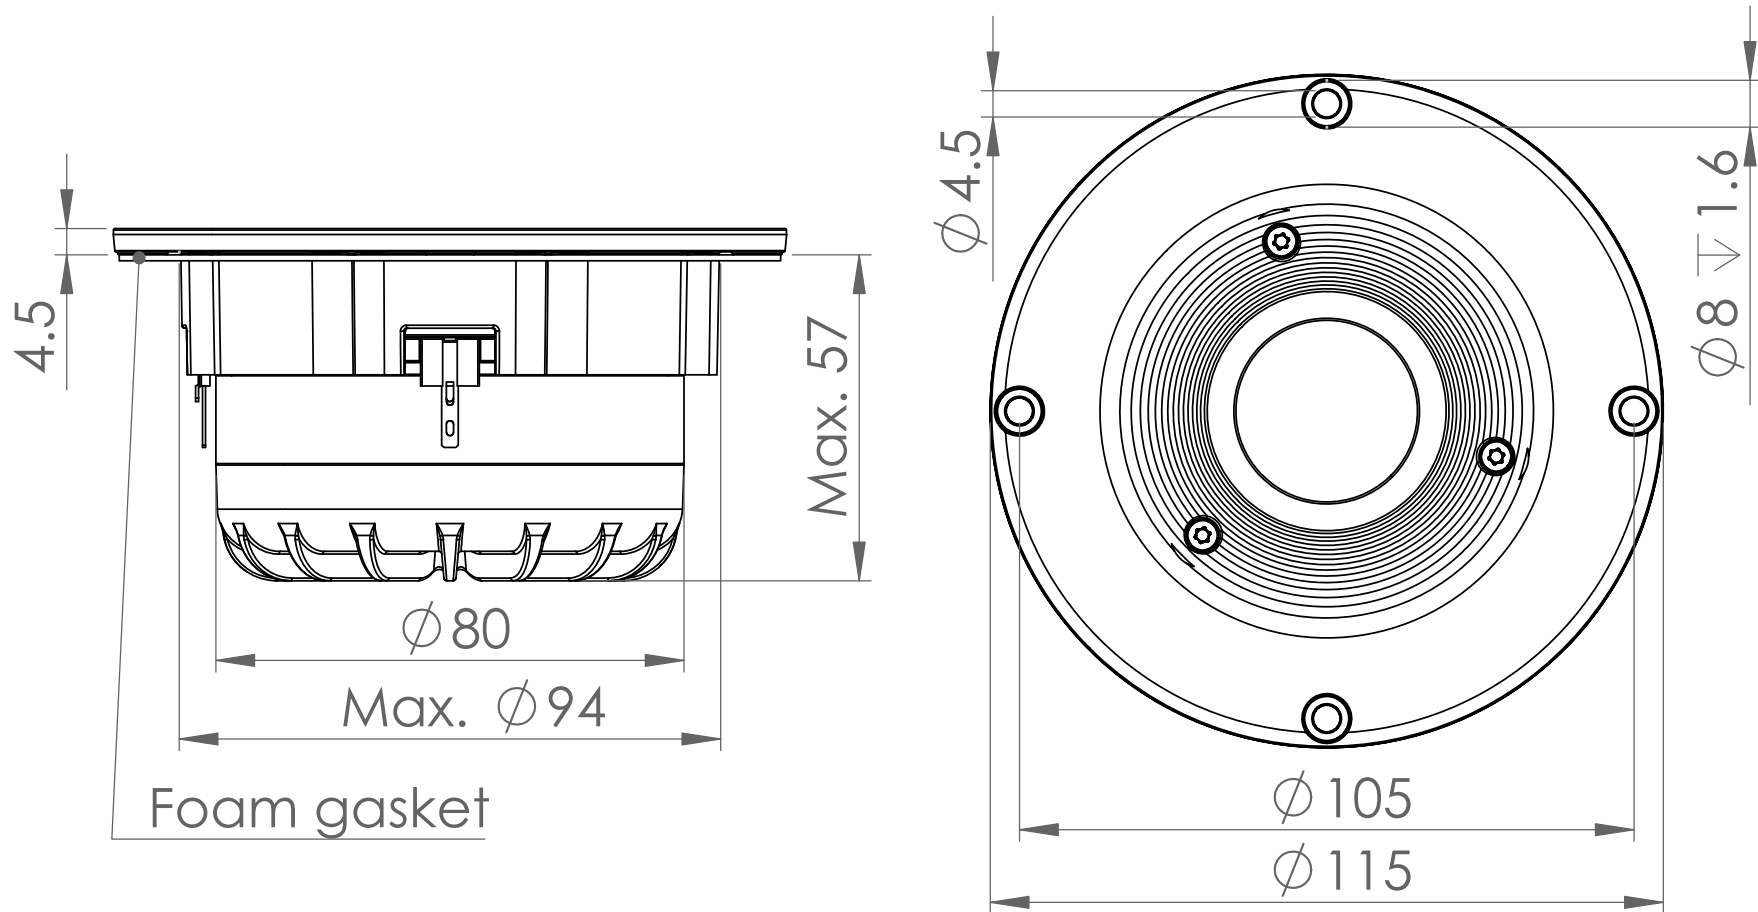

TW030WA11/TW030WA12 outline drawing and nominal dimensions

Dimensions in mm

May 30, 2014

Specifications are subject to change without any further notice. Copyright © 2014 by Wavecor Ltd., Guangzhou, China. All rights reserved.