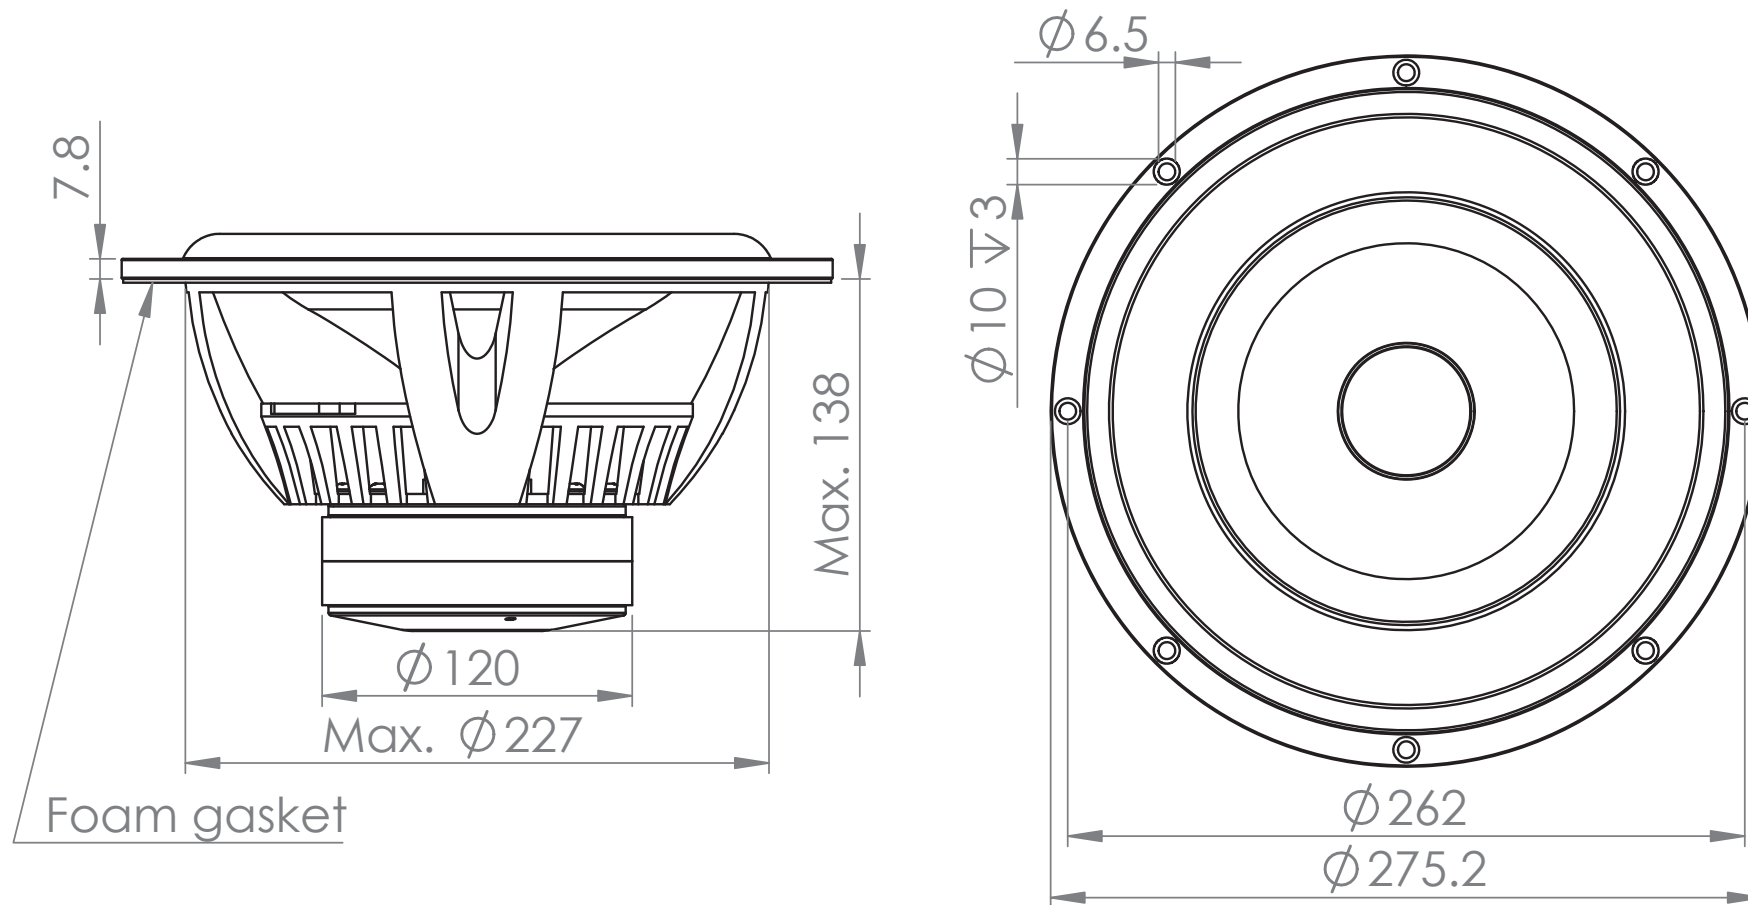

# WF275BD01/WF275BD02 outline drawing and nominal dimensions

Dimensions in mm

October 15, 2020

Specifications are subject to change without any further notice. Copyright © 2020 by Wavecor Ltd., Guangzhou, China. All rights reserved.